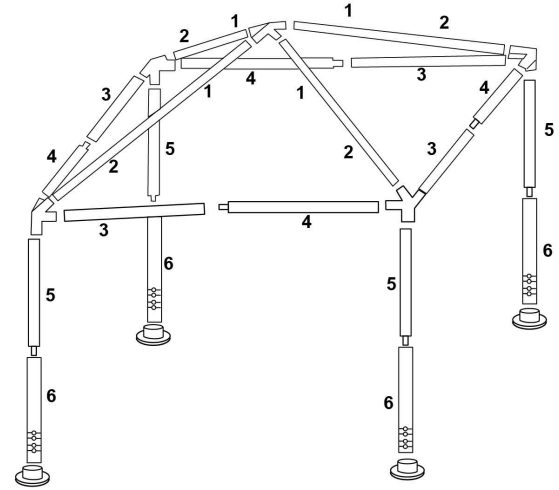

1.5 X 1.5M Party tent / Canopy

TUBES	QTY
TUBE 1 DIA 13MM	4
TUBE 2 DIA 13MM	4
TUBE 3 DIA 15MM	4

TUBES	QTY
TUBE 4 DIA 15MM	4
TUBE 5 DIA 18MM	4
TUBE 6 DIA 18MM	4

PARTS	QTY
TOP 	1
CONER 	4
BASE 	4

PARTS	QTY
STING 	8
ROPES 	4
COVER	1